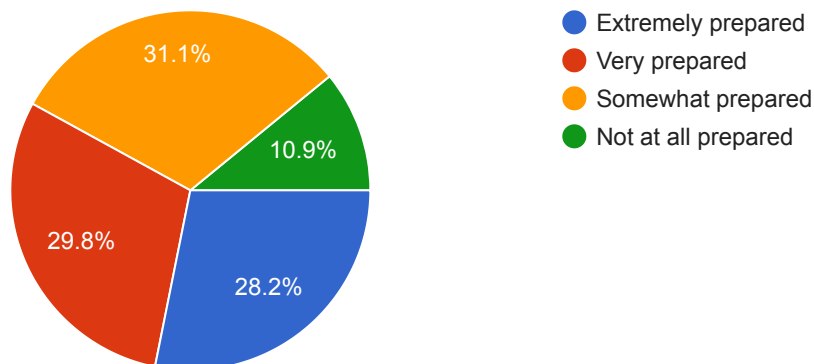

7: How prepared do you feel to shift to an online learning environment?

Copy

238 responses